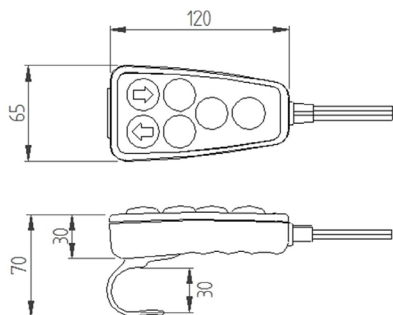

6310 Pneumatic Hand Control

herga

Technology Ltd

- 2,4 & 6 way variants
- Ergonomic design for comfort
- Choice of curly or straight tubing
- Soft touch buttons
- Various colours & layout options
- Suitable for use with 6891 airswitches
- Inherently waterproof

Reference dimensions

General specifications

Standards/approvals	n/a
Degree of protection	n/a
Connection method	1.5mm I/D tube for use with airswitches with 2mm spouts
Pressure range	n/a

Operating temperature range	-5°C to +40°C
Body material	Thermoplastic
Weight	0.15Kg
Additional information	various button colours and designs available, hook optional

Additional information

- Body available in grey or black
- Button colour options
- Choice of curly coil & straight tubing
- Plain or arrow button options
- Connector options