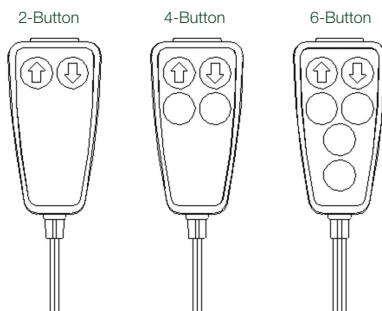

6310 Pneumatic Hand Control

herga

Technology Ltd

- 2,4 & 6 way variants
- Ergonomic design for comfort
- Choice of curly or straight tubing
- Soft touch buttons
- Various colours & layout options
- Suitable for use with 6891 airswitches
- Inherently waterproof

Reference dimensions

General specifications

Standards/approvals	n/a
Degree of protection	n/a
Connection method	1.5mm I/D tube for use with airswitches with 2mm spouts
Pressure range	n/a

Operating temperature range	-5°C to +40°C
Body material	Thermoplastic
Weight	0.15Kg
Additional information	various button colours and designs available, hook optional

Additional information

- Body available in grey or black
- Button colour options
- Choice of curly coil & straight tubing
- Plain or arrow button options
- Connector options